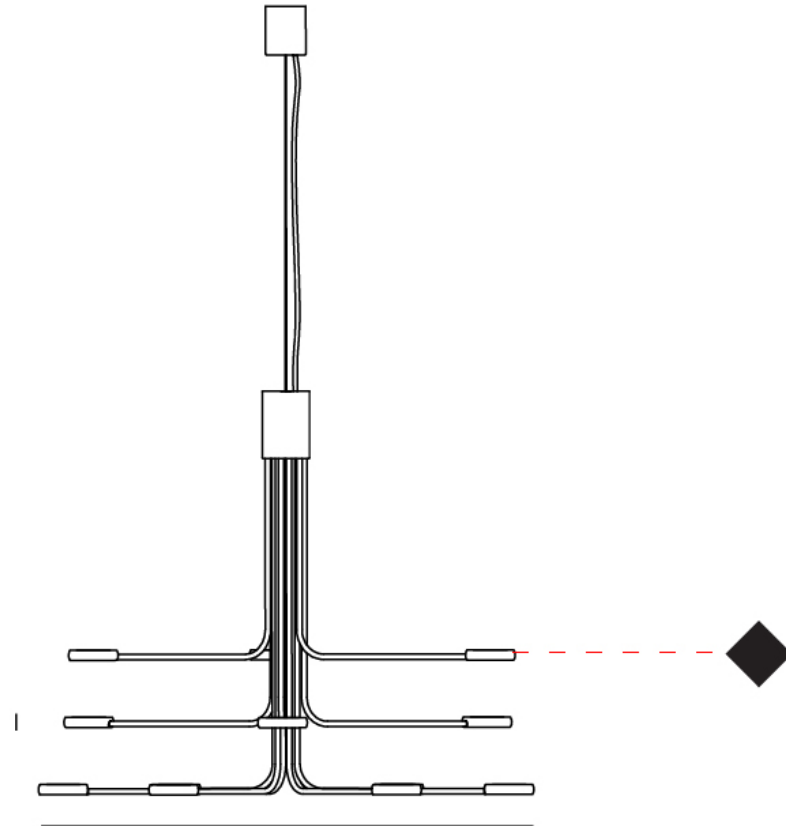

ARBOR 12 LIGHT SUSPENSION

D41000-

PROJECT

TYPE

SPECIFIER

QUANTITY

DATE

D