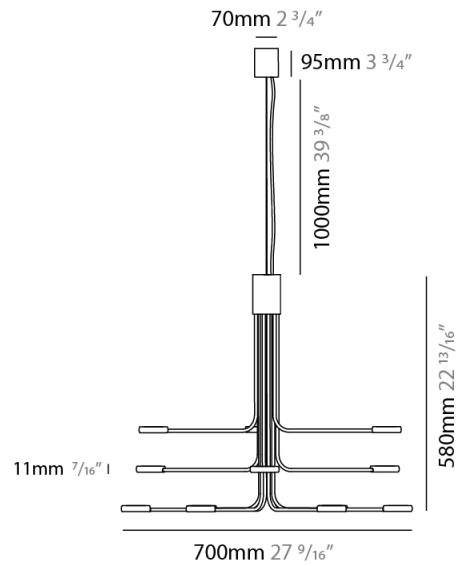

PROJECT	
TYPE	
SPECIFIER	
QUANTITY	
DATE	

ARBOR 12 LIGHT SUSPENSION

D41000-

base number   Finish
Options

1. To build a product code in our configurator select the specify button on the base model # product page
2. To build a manual product code on this datasheet choose from the options listed below in blue font and add the suffix to the base model #

GENERAL

Series: Arbor
Subseries: Arbor 12 Light
Brand: Icone
Division: Design
Mounting Type: Suspension
Mounting Location: Ceiling
Subcategory: Chandelier

PHYSICAL

Shape: Abstract
Diameter (mm): 700
Diameter (in): 27 ⁹/₁₆"
Height (mm): 580
Height (in): 22 ¹³/₁₆"
Max. Overall Height (mm): 1675
Max. Overall Height (in): 65 ¹⁵/₁₆"
Light Distribution: Adjustable
Fixture Finish: WHI / GSR / CSR
Fixture Material: Metal

ELECTRICAL

Lamp Type: LED
Total Output Wattage (W): 60
Dimming: Electronic Low Voltage Dimming
Input Voltage (V): 120Vac Direct Line

LED

Number of LEDs: 12
Color Temperature (°K): 3000
Nominal Lumen (lm): 4200
CRI: >90 CRI
Lamp Life (hrs): 50000

OPTICAL

RATINGS AND CERTIFICATIONS

Certified By: Certified for North American Standards
IP rating: IP20