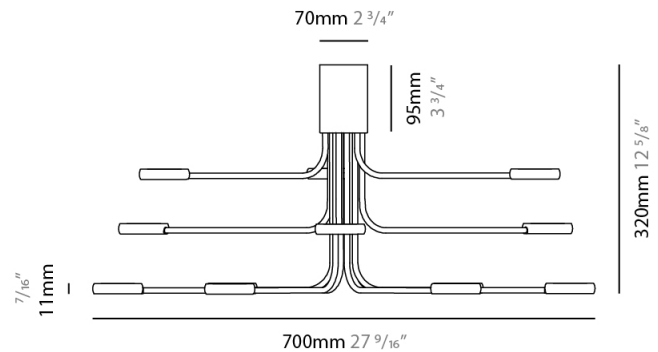

PROJECT	
TYPE	
SPECIFIER	
QUANTITY	
DATE	

ARBOR 12 LIGHT SURFACE

D42004-

base number Finish
Options

1. To build a product code in our configurator select the specify button on the base model # product page
2. To build a manual product code on this datasheet choose from the options listed below in blue font and add the suffix to the base model #

GENERAL

Series: Arbor
Subseries: Arbor 12 Light
Brand: Icone
Division: Design
Mounting Type: Surface
Mounting Location: Ceiling
Subcategory: Up/Down Light

PHYSICAL

Shape: Abstract
Diameter (mm): 700
Diameter (in): 27 ⁹/₁₆
Height (mm): 320
Height (in): 12 ⁵/₈
Light Distribution: Direct / Indirect
Fixture Finish: WHI / GSR / CSR
Fixture Material: Metal

ELECTRICAL

Lamp Type: LED
Total Output Wattage (W): 60
Dimming: Electronic Low Voltage Dimming
Input Voltage (V): 120Vac Direct Line

LED

Number of LEDs: 12
Color Temperature (°K): 3000
Nominal Lumen (lm): 4200
CRI: >90 CRI
Lamp Life (hrs): 50000

OPTICAL

RATINGS AND CERTIFICATIONS

Certified By: Certified for North American Standards
IP rating: IP20